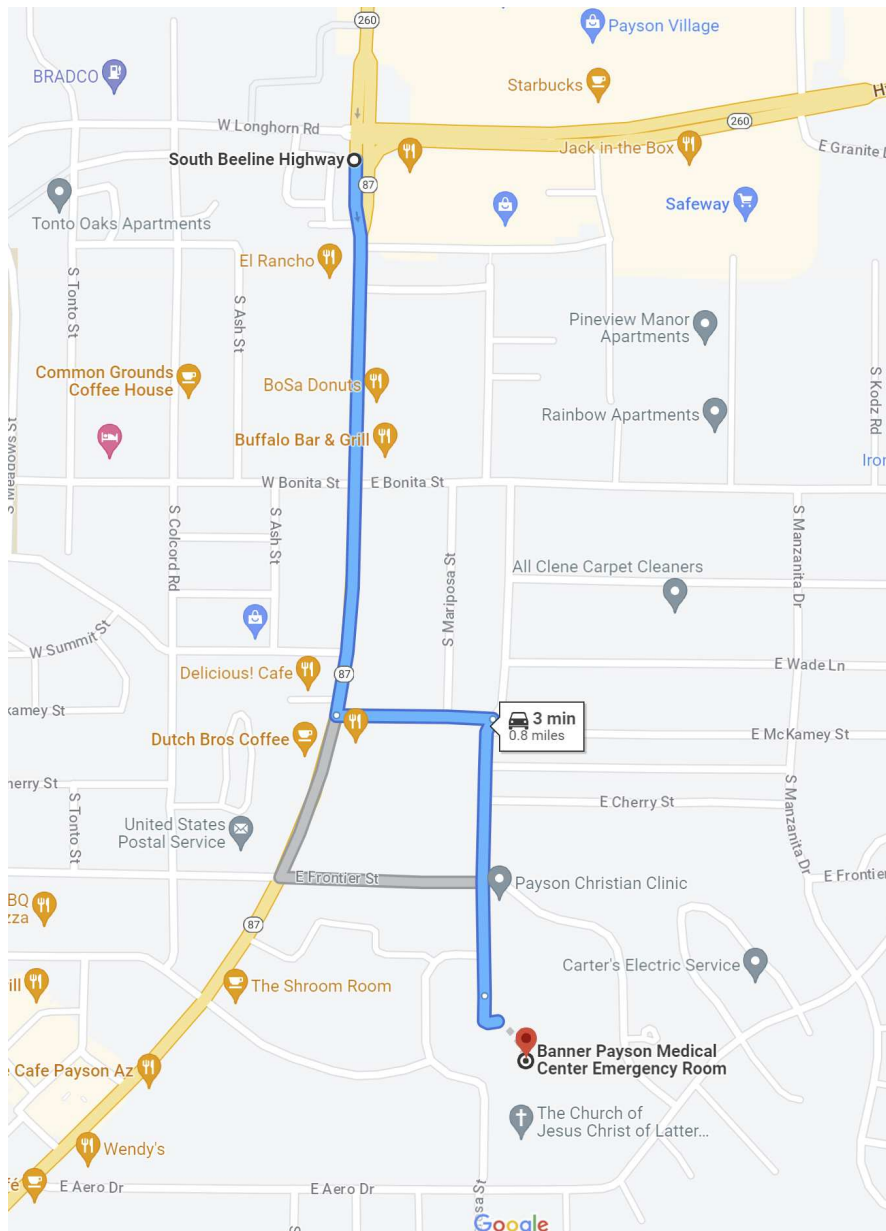

Orienteering Event Safety Plan Shadow Rim Payson, AZ

Attachment 1 Map to Local Emergency Hospital: From Shadow Rim to Payson

Orienteering Event Safety Plan Shadow Rim Payson, AZ

Attachment 2

Map to Local Emergency Hospital: From the Intersection of AZ 87 and AZ 260 to the Emergency Room: