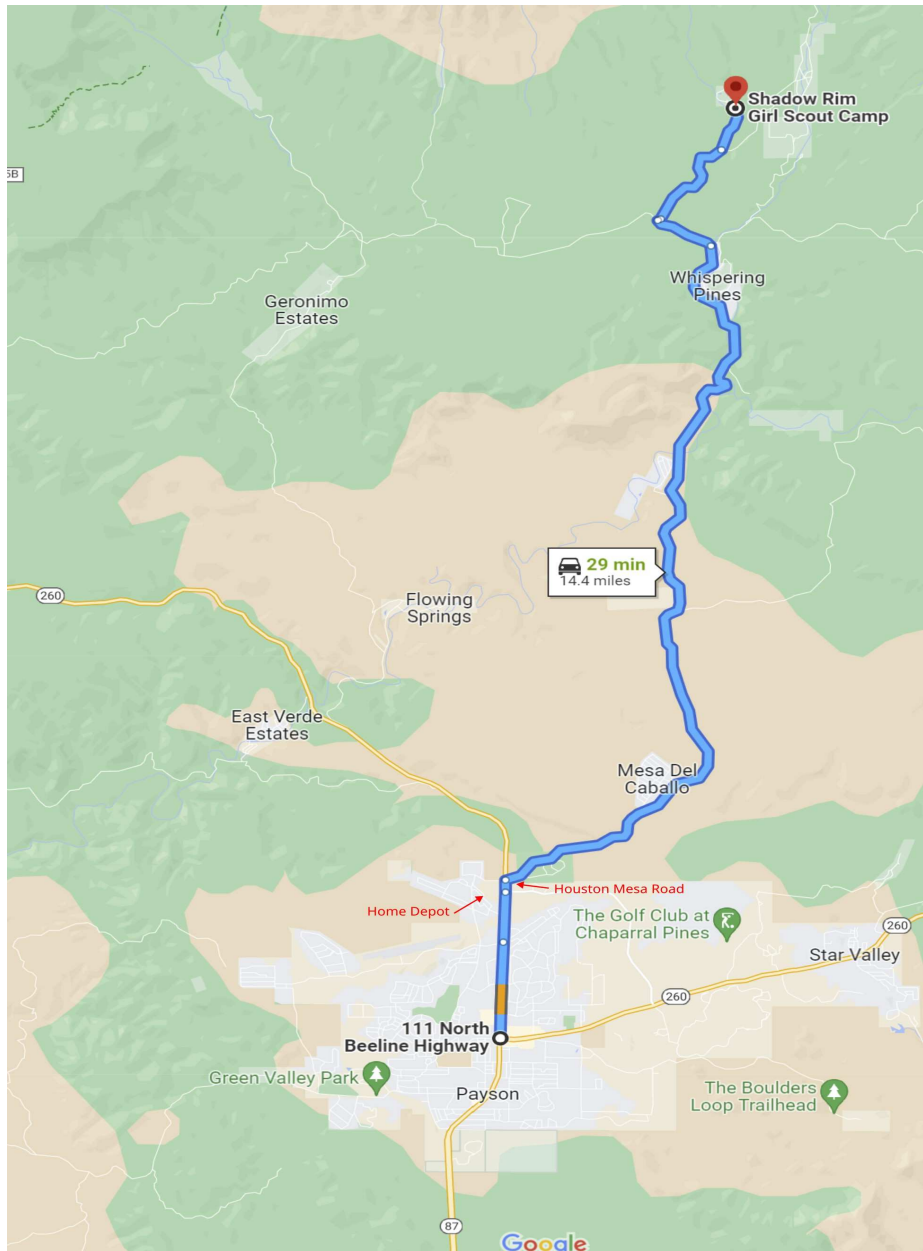

Orienteering Event Safety Plan Shadow Rim Payson, AZ

Attachment 1 Map to Local Emergency Hospital: From Shadow Rim to Payson